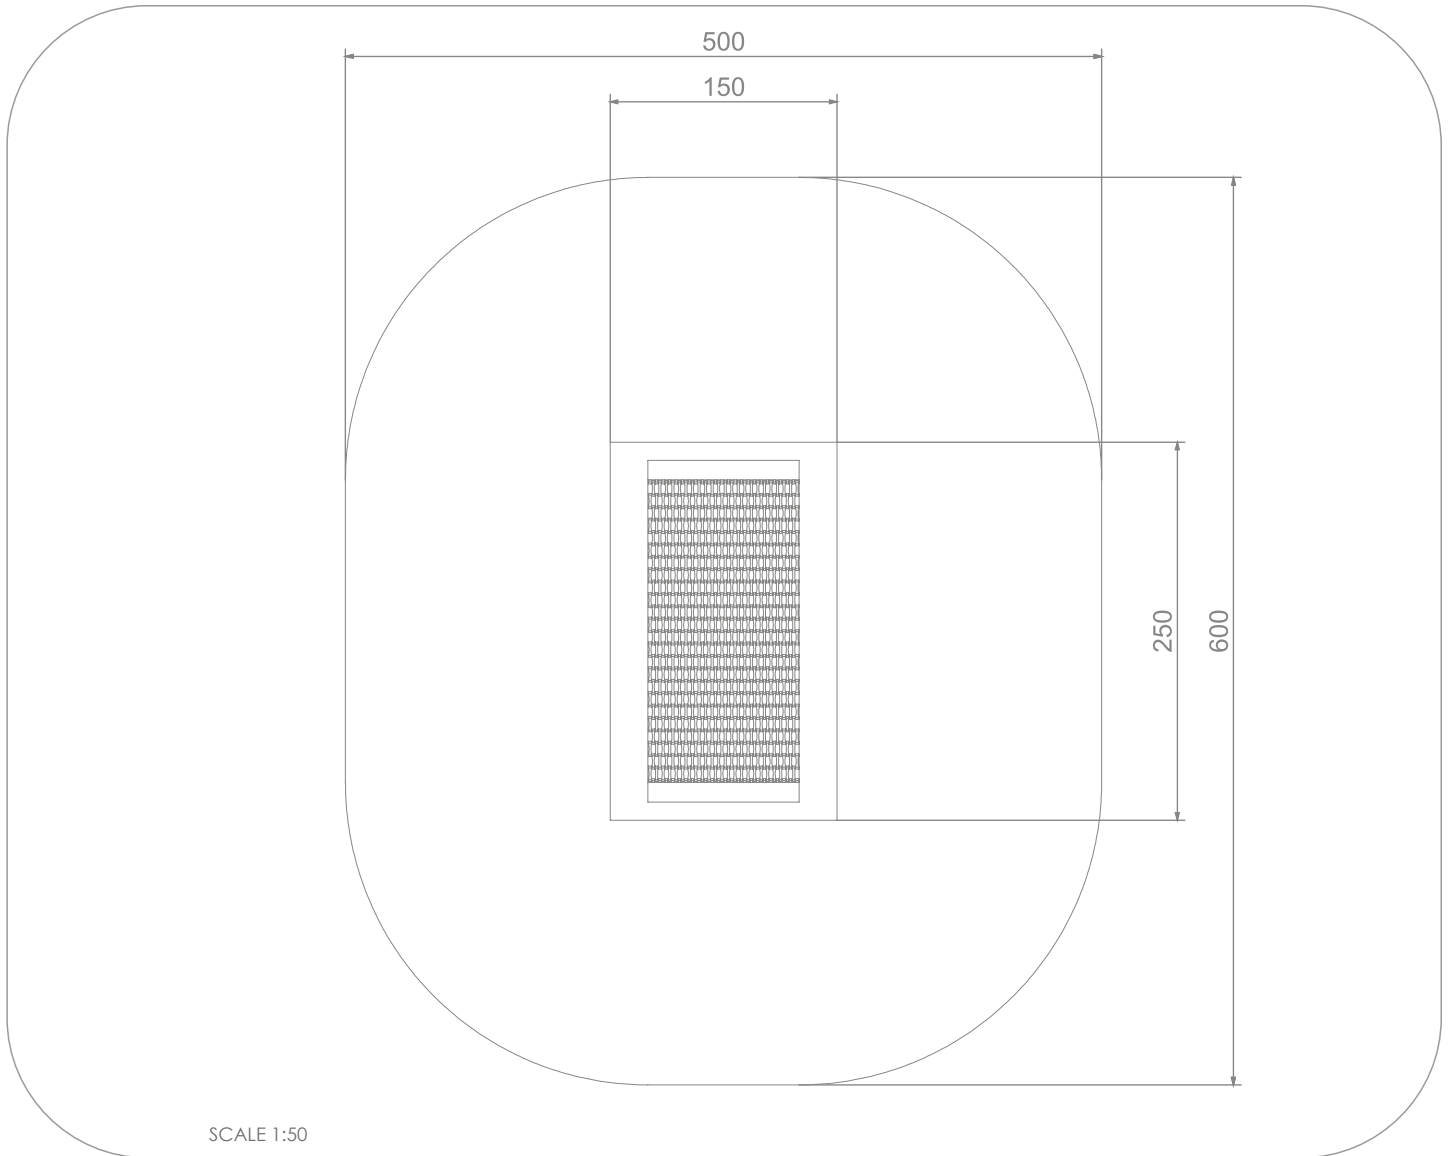

INFORMATION ABOUT THE PRODUCT

Dimensions	150 x 250 cm
Safety zone	500 x 600 cm
Safety zone area	23 m ²
Overall height	0 cm
Free fall height	90 cm
Amount of users	1
Product complies with EN 1176-1:2017-12	YES
Availability of spare parts	YES
Age range	1-8
<small>According to EN 1176-1:2017-12 norm, the product requires applying a safety surface according to the product's free fall height.</small>	